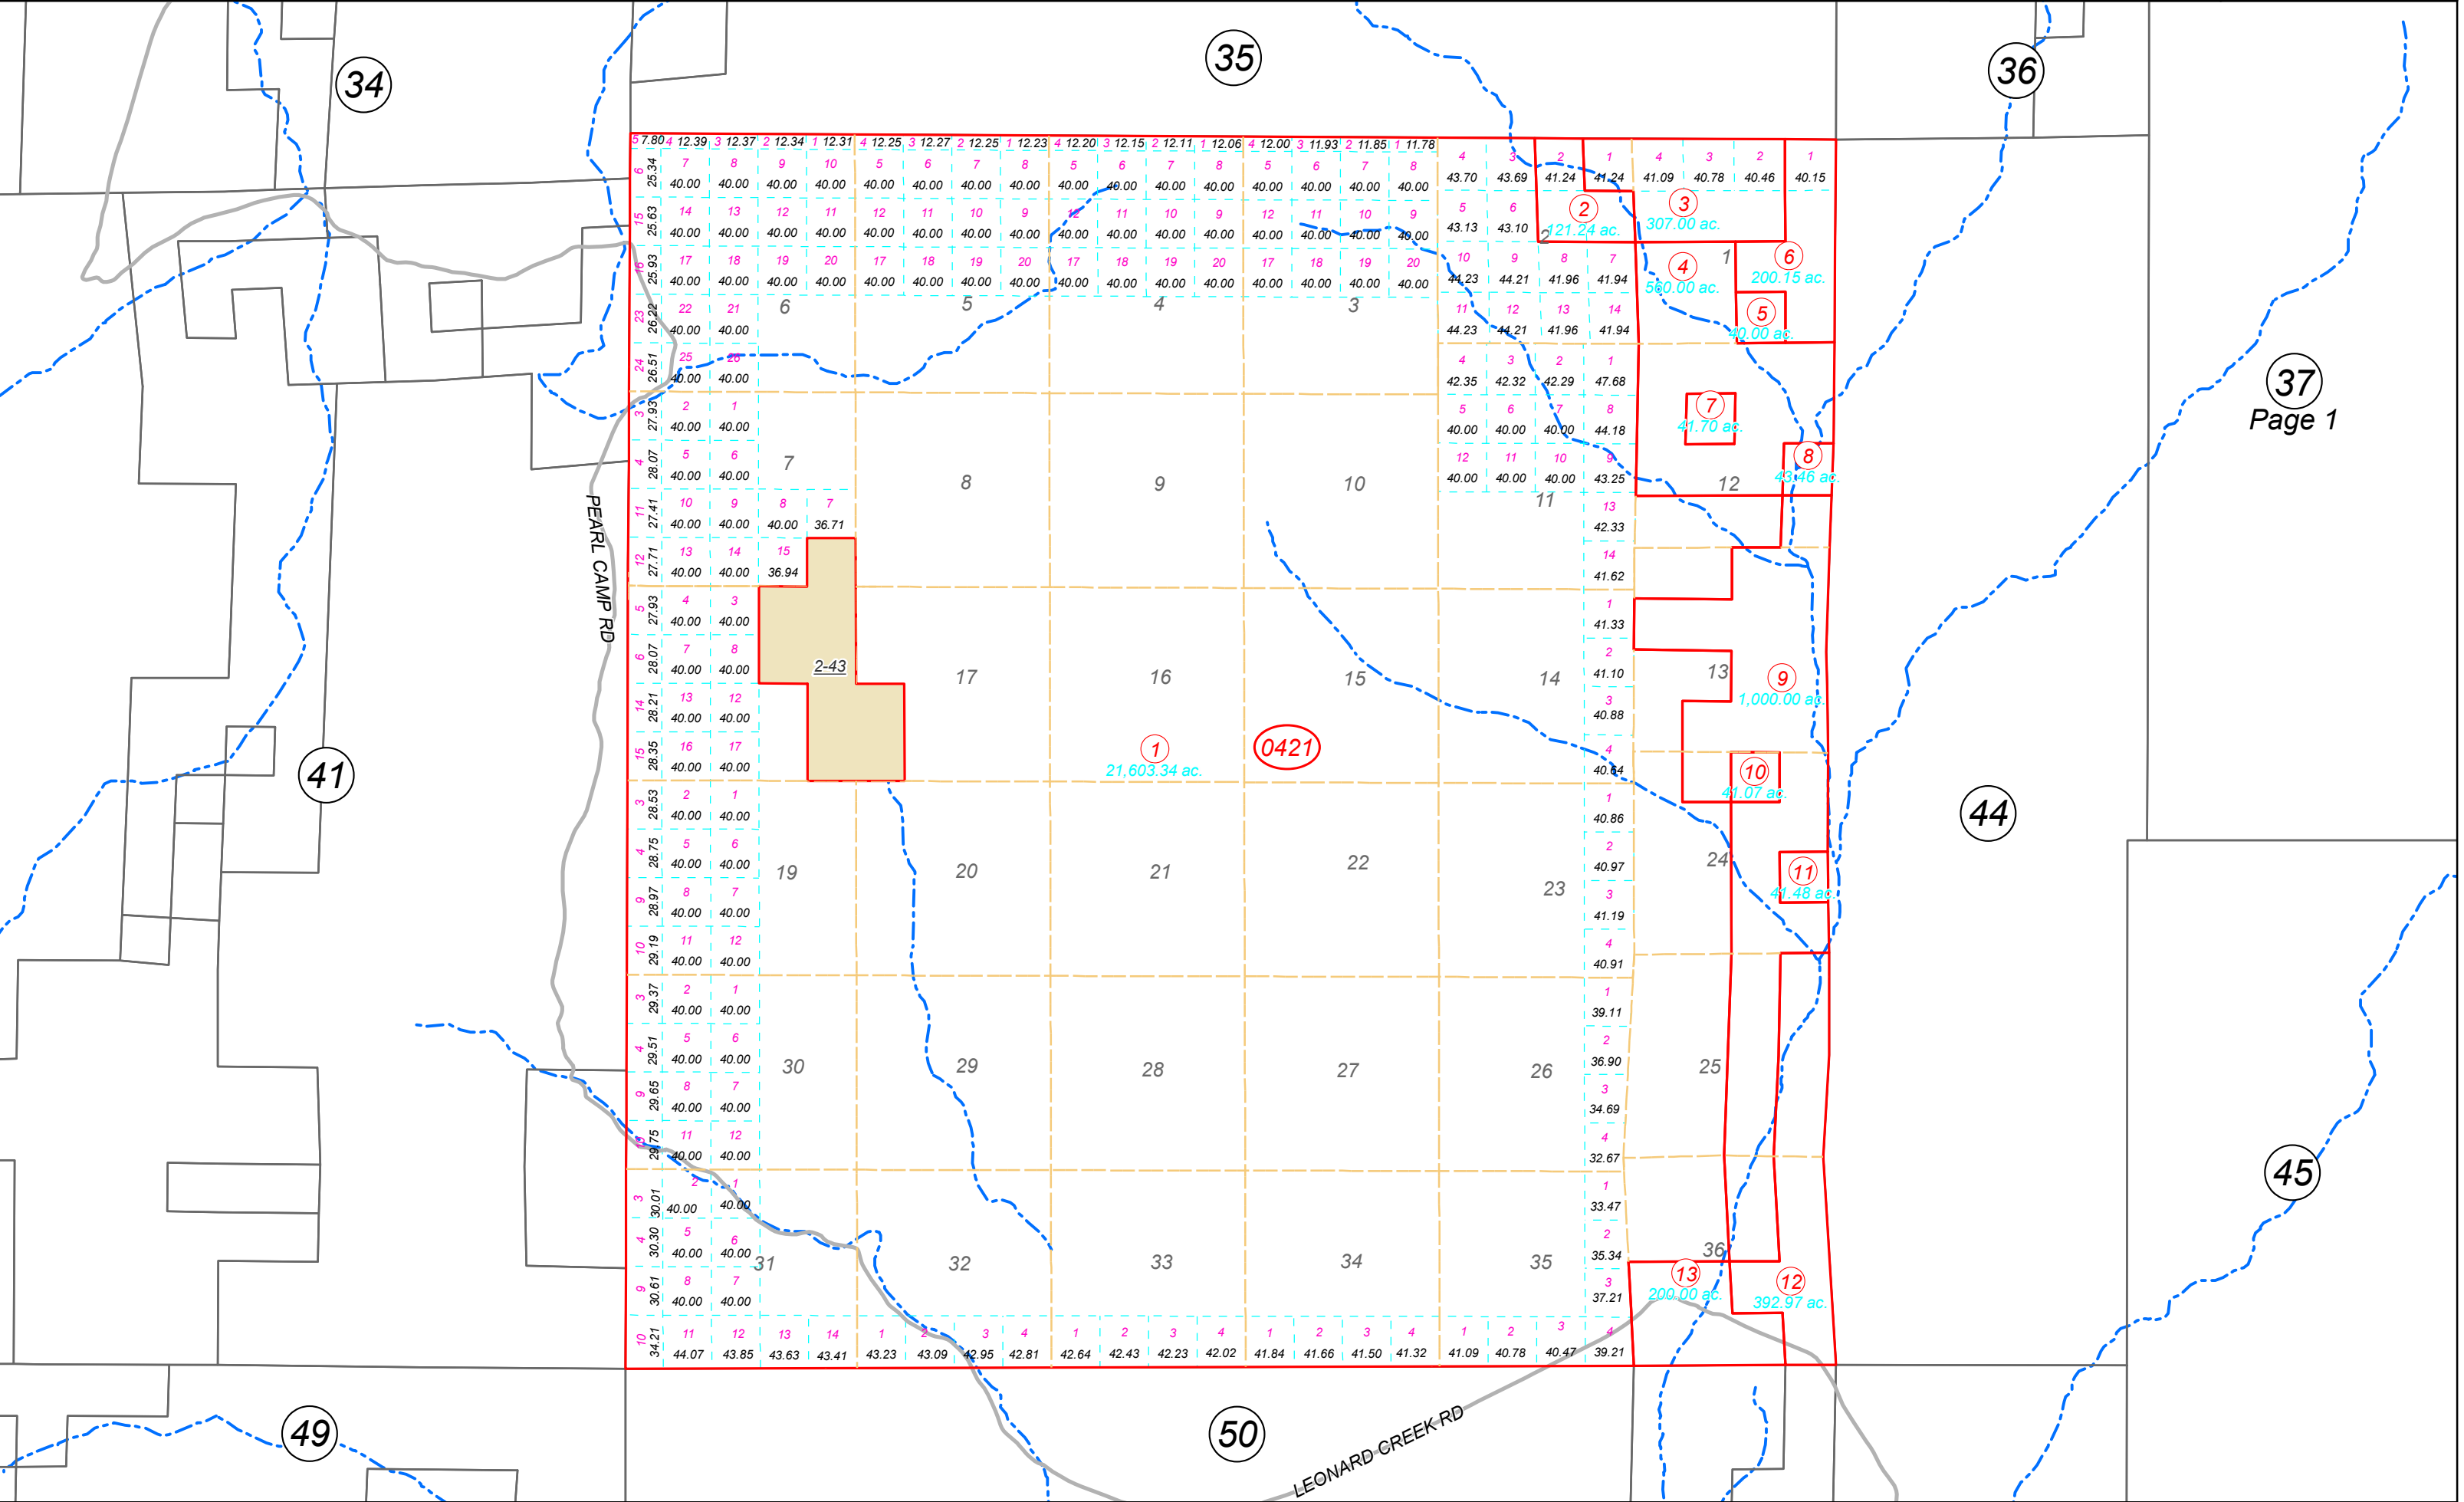

HUMBOLDT COUNTY

T.42N. R.28E.

NOTE: This plat is for assessment purposes only and does not represent a survey of the lands on this plat.

Map Prepared by:
HUMBOLDT COUNTY ASSESSOR'S OFFICE
WINNEMUCCA, NEVADA 89445

2-42

1"=4,000'
M.D.B. & M.

42N28E

37
Page 1