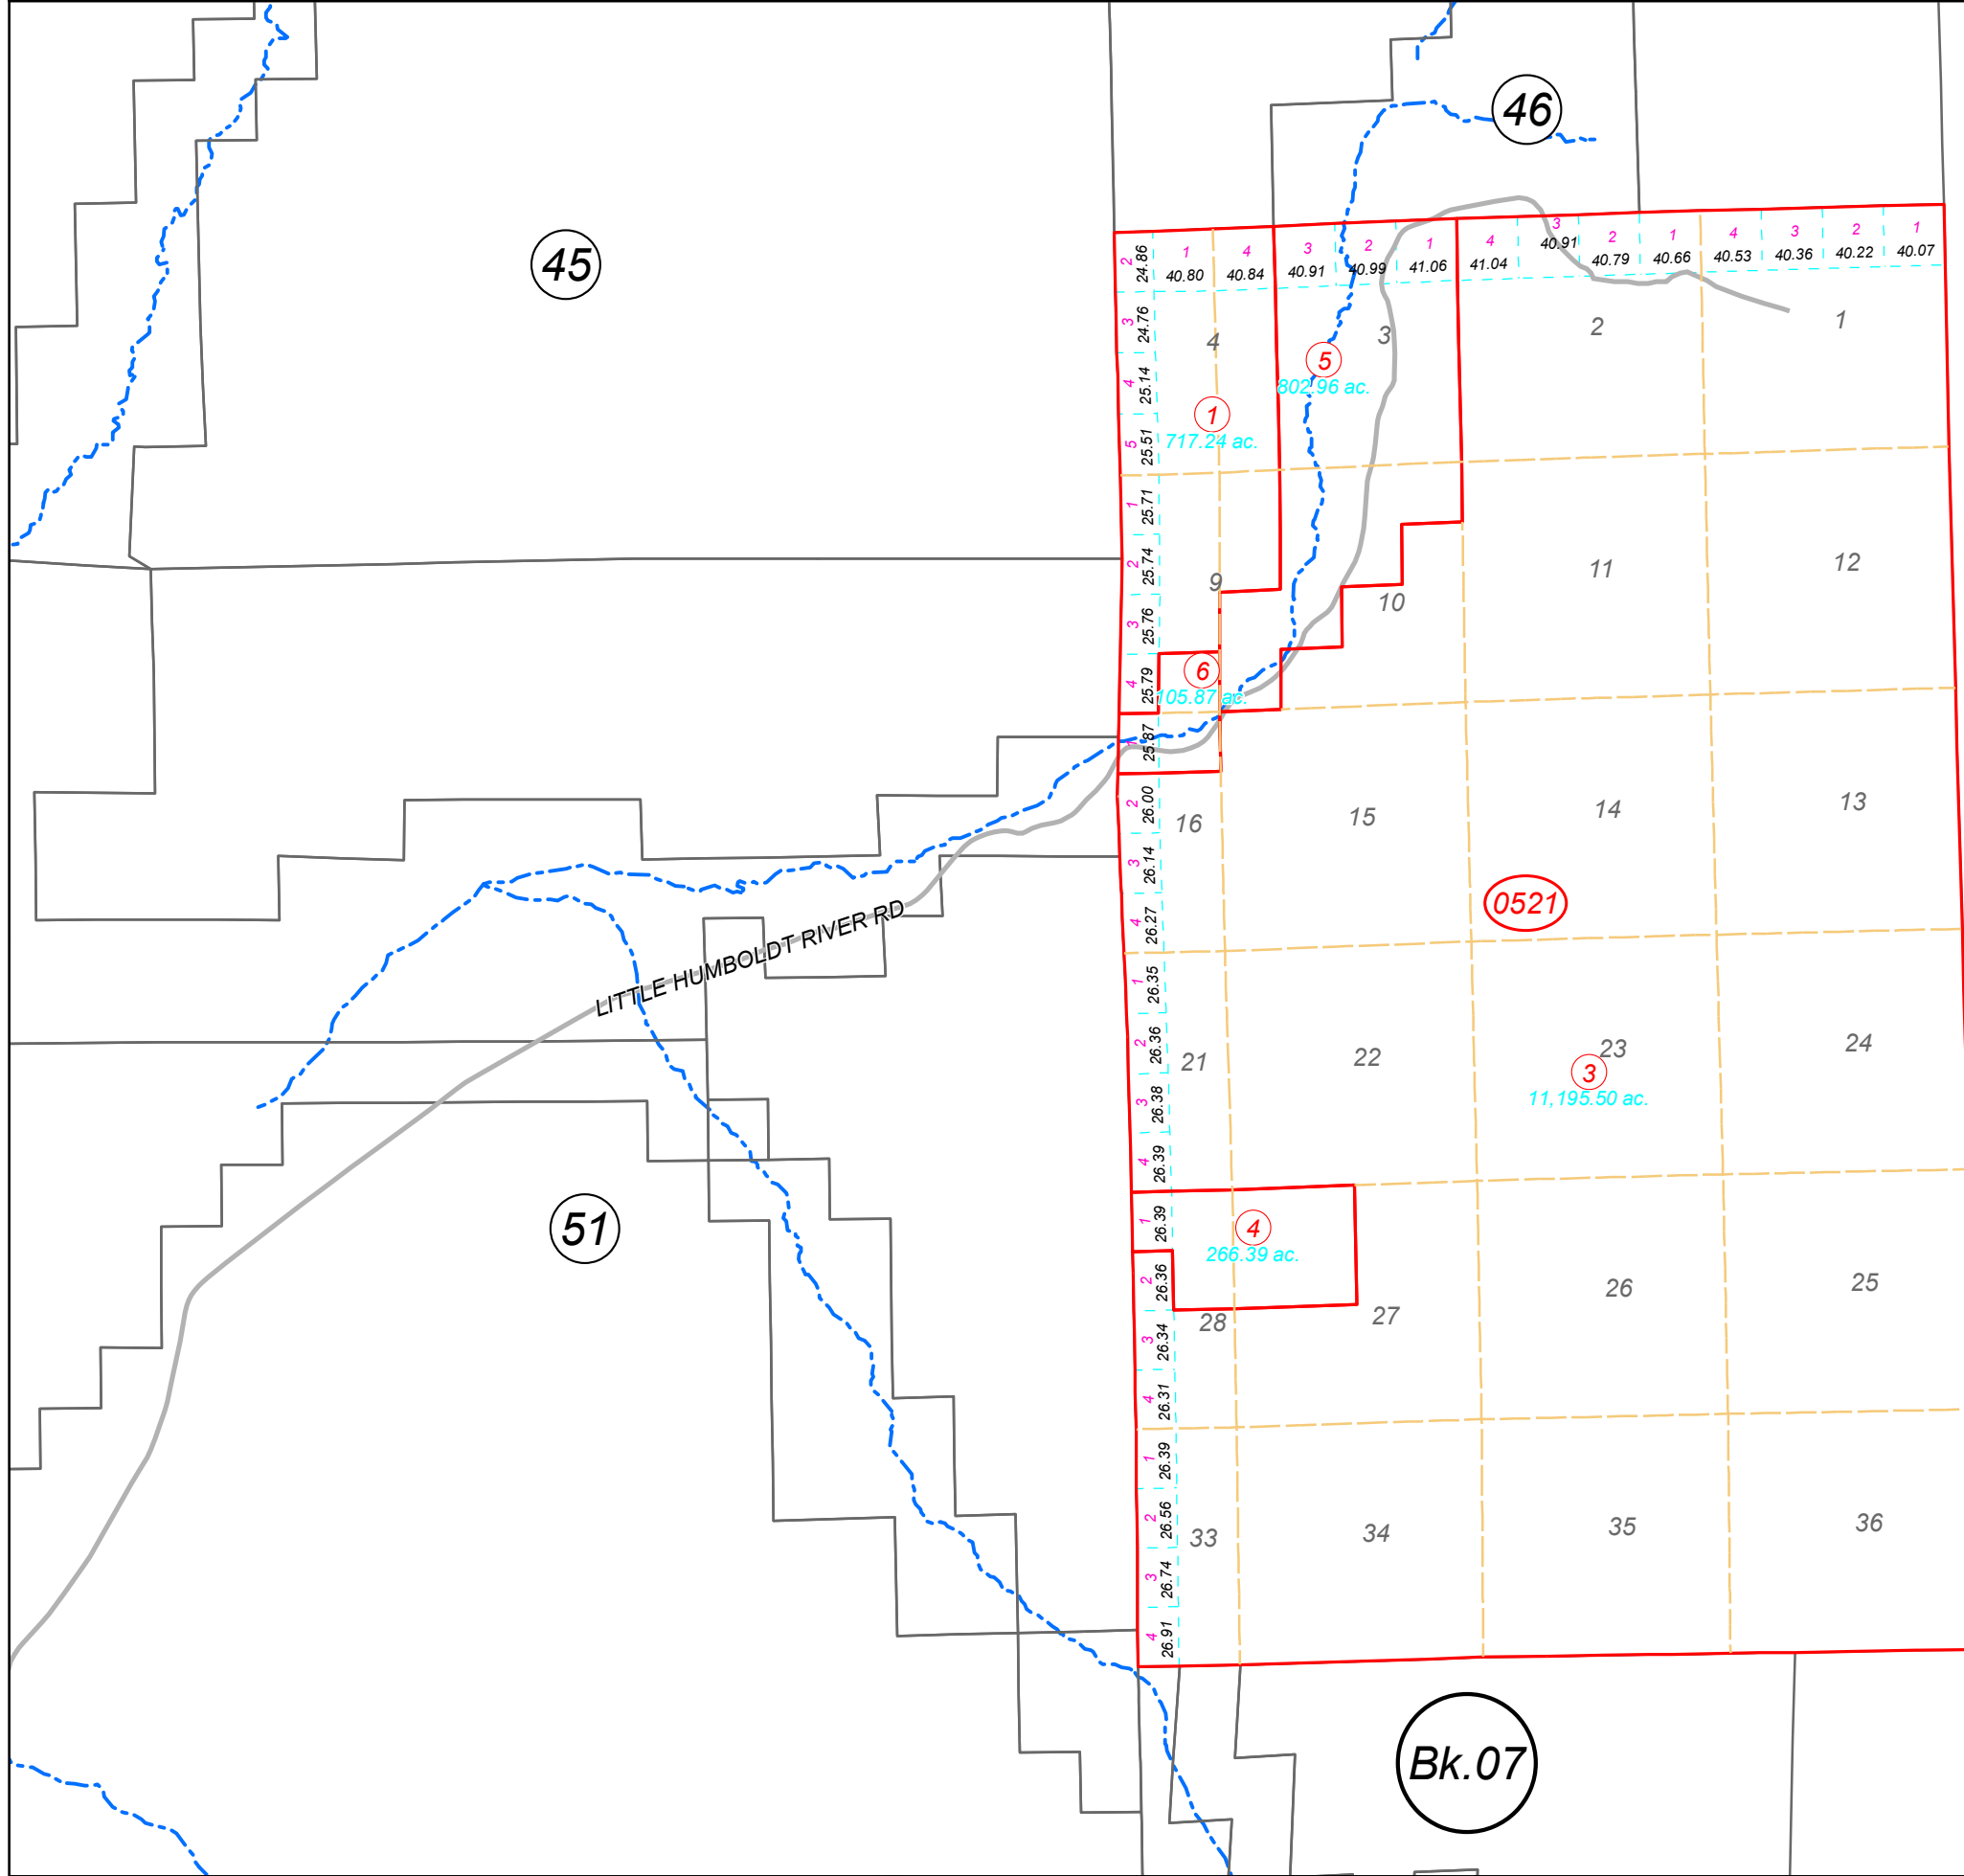

HUMBOLDT COUNTY

T.41N. R.44E.

NOTE: This plat is for assessment purposes only and does not represent a survey of the lands on this plat.

Map Prepared by:
HUMBOLDT COUNTY ASSESSOR'S OFFICE
WINNEMUCCA, NEVADA 89445

4-52

1"=4,000'
M.D.B. & M.

06	05	04	03	02	01
07	08	09	10	11	12
18	17	16	15	14	13
19	20	21	22	23	24
30	29	28	27	26	25
31	32	33	34	35	36

41N44E

ELKO COUNTY

Bk.07