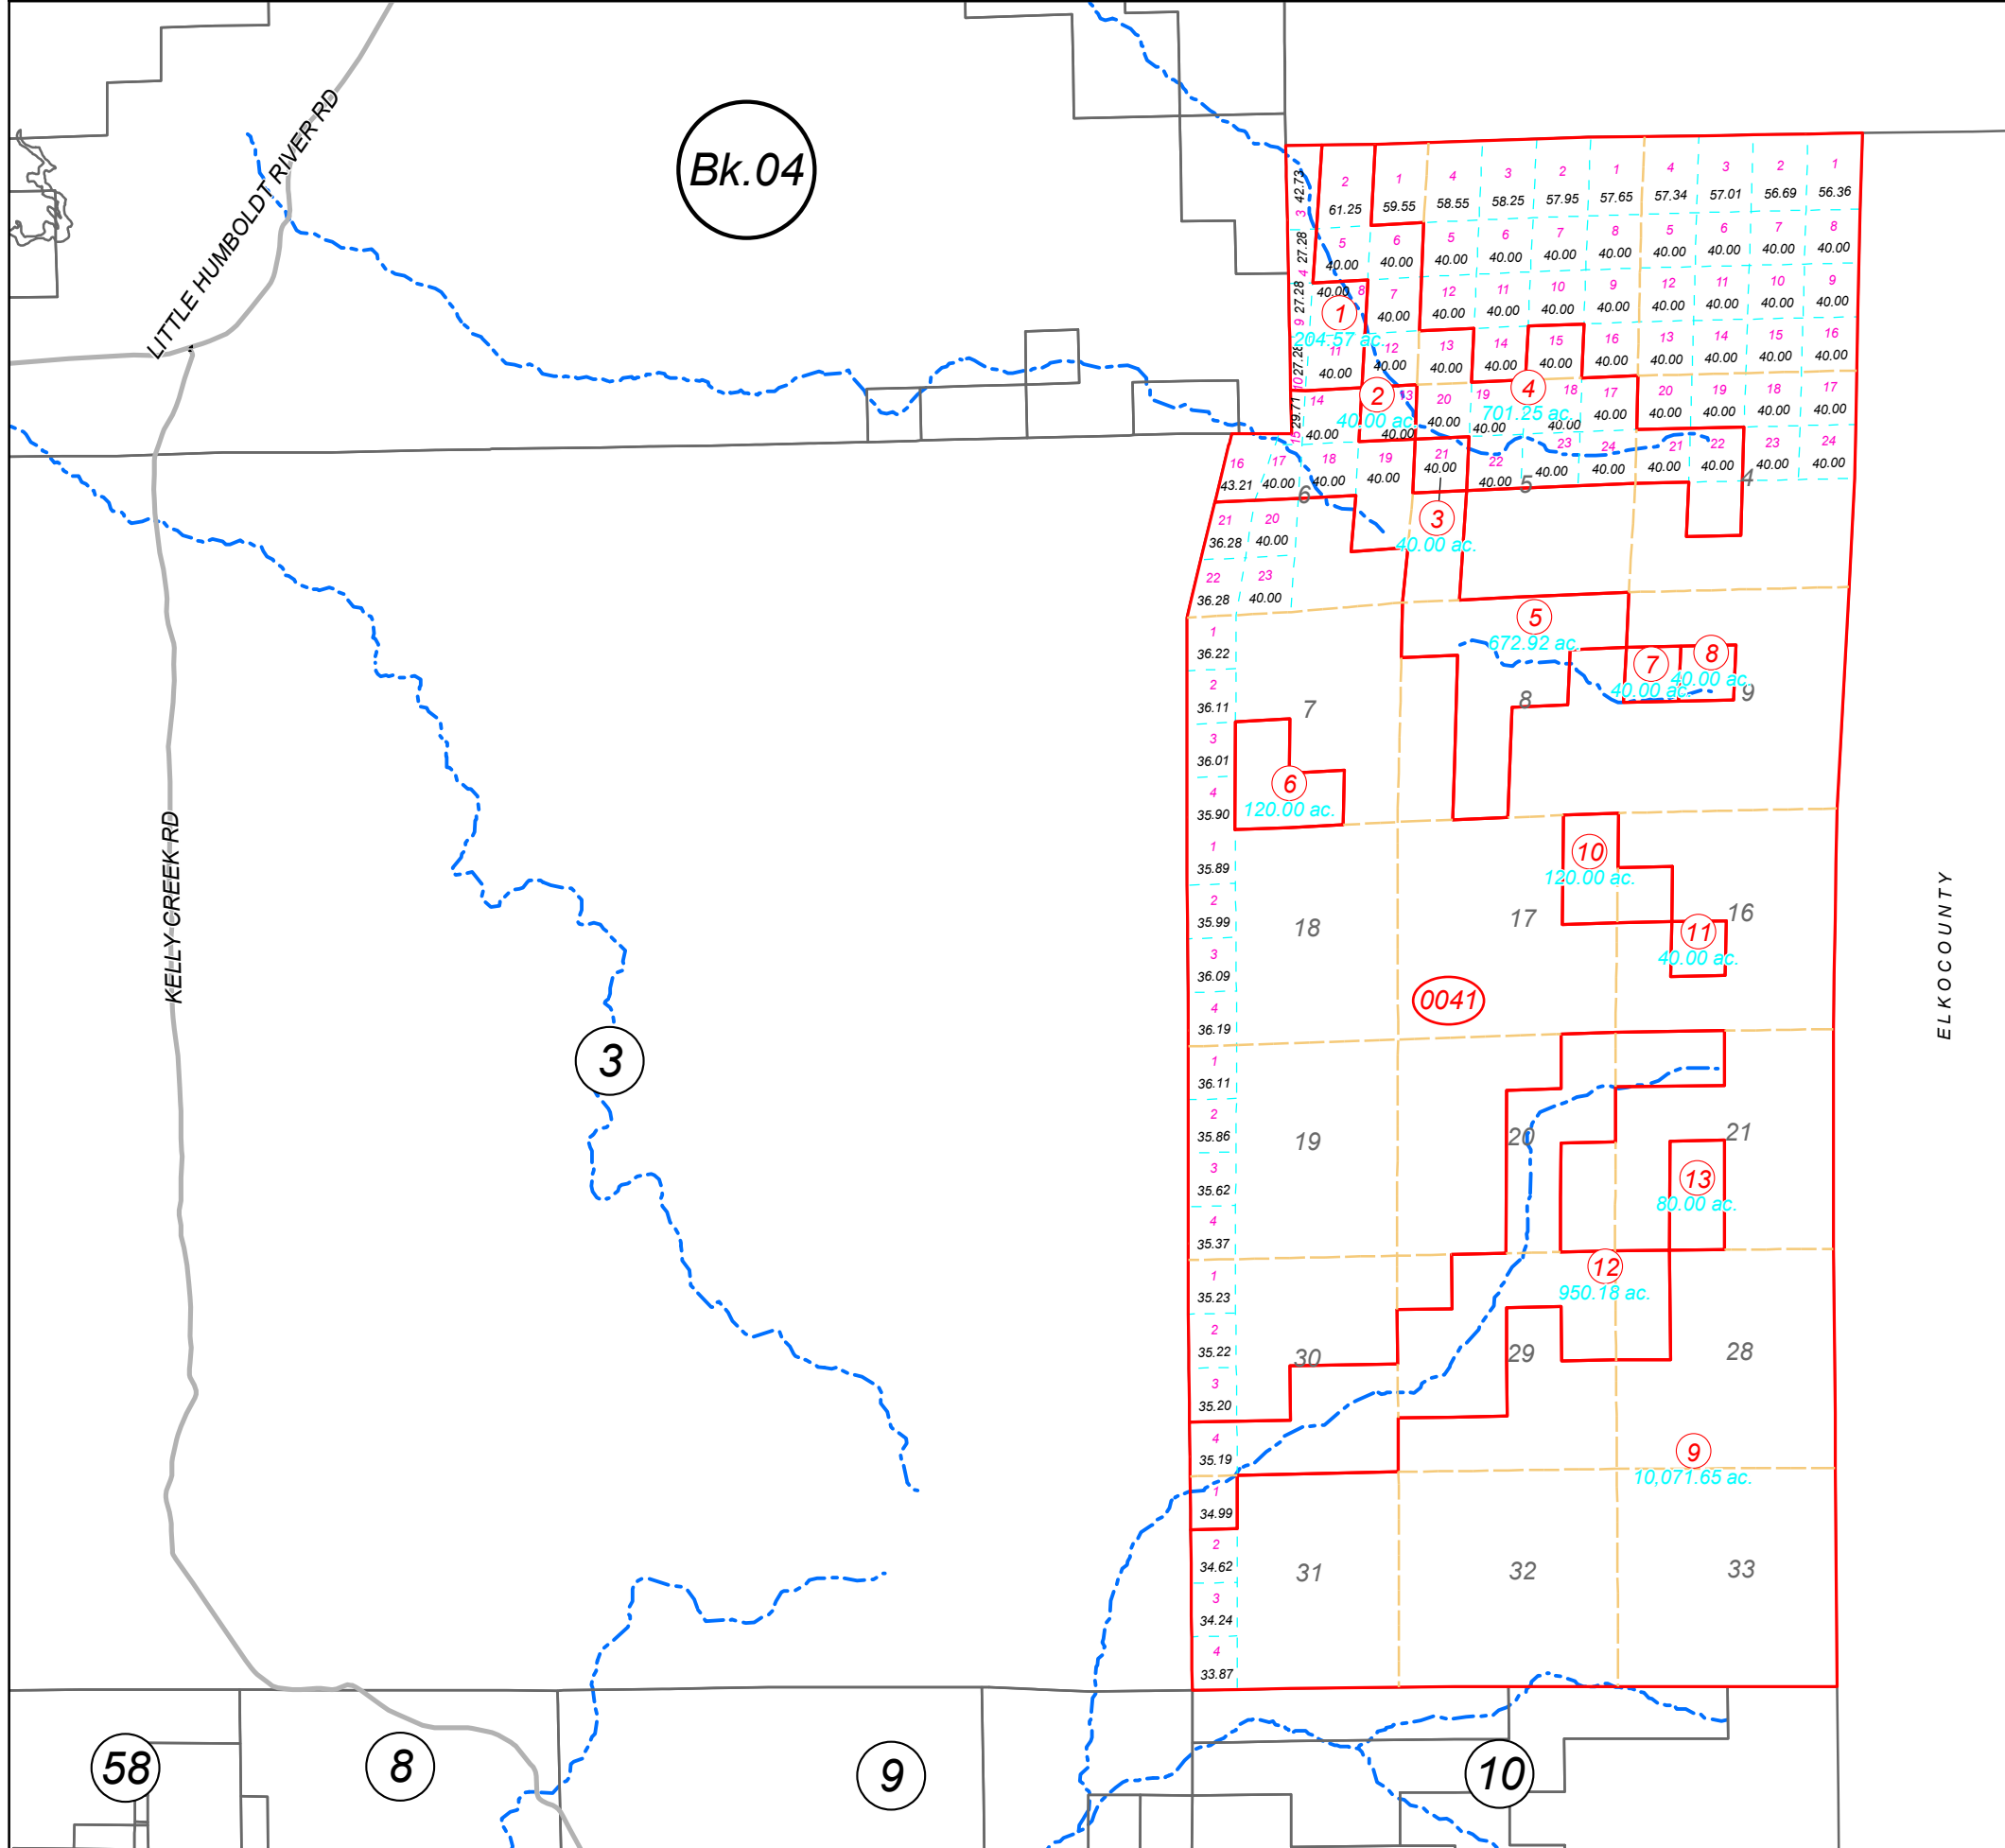

HUMBOLDT COUNTY

T.40N. R.44E.

NOTE: This plat is for assessment purposes only and does not represent a survey of the lands on this plat.

Map Prepared by:
HUMBOLDT COUNTY ASSESSOR'S OFFICE
WINNEMUCCA, NEVADA 89445

7-4

1"=4,500'
M.D.B. & M.

06	05	04	03	02	01
07	08	09	10	11	12
18	17	16	15	14	13
19	20	21	22	23	24
30	29	28	27	26	25
31	32	33	34	35	36

40N44E

ELKOCOUNTY