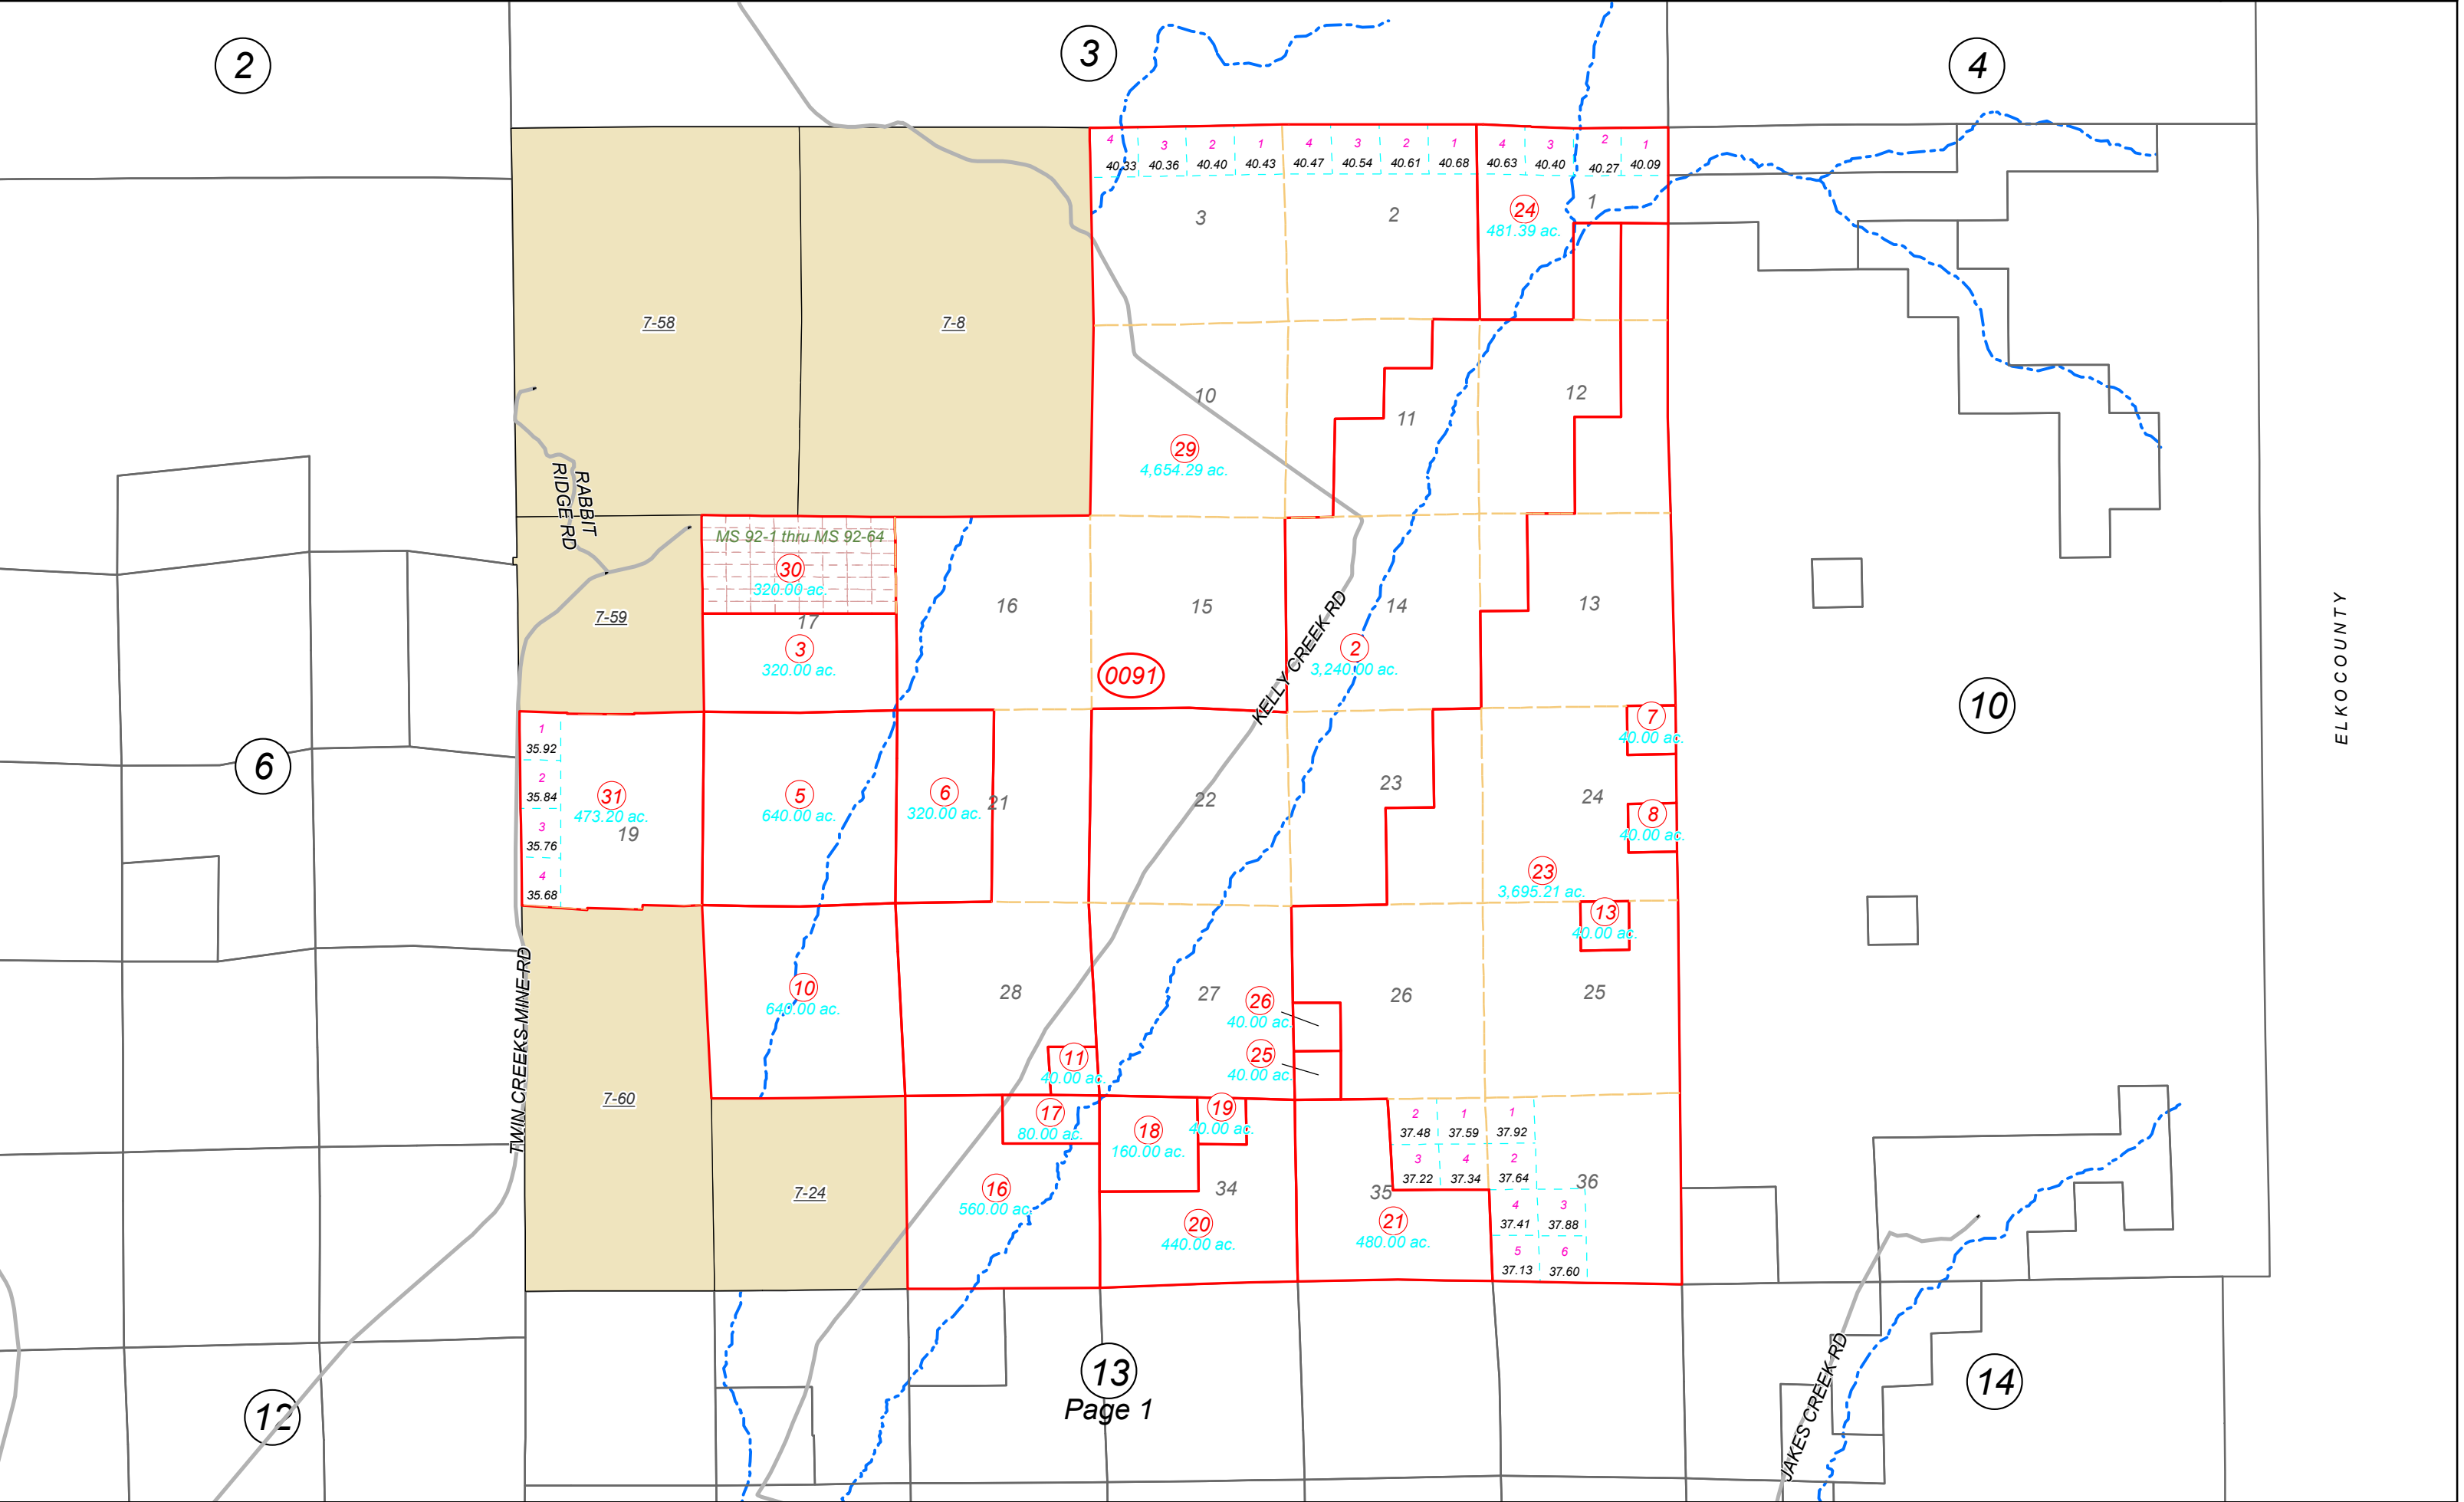

HUMBOLDT COUNTY

T.39N. R.43E.

NOTE: This plat is for assessment purposes only and does not represent a survey of the lands on this plat.

Map Prepared by:
HUMBOLDT COUNTY ASSESSOR'S OFFICE
WINNEMUCCA, NEVADA 89445

7-9

1"=4,000'
M.D.B. & M.

06	05	04	03	02	01
07	08	09	10	11	12
18	17	16	15	14	13
19	20	21	22	23	24
30	29	28	27	26	25
31	32	33	34	35	36

39N43E

ELKO COUNTY