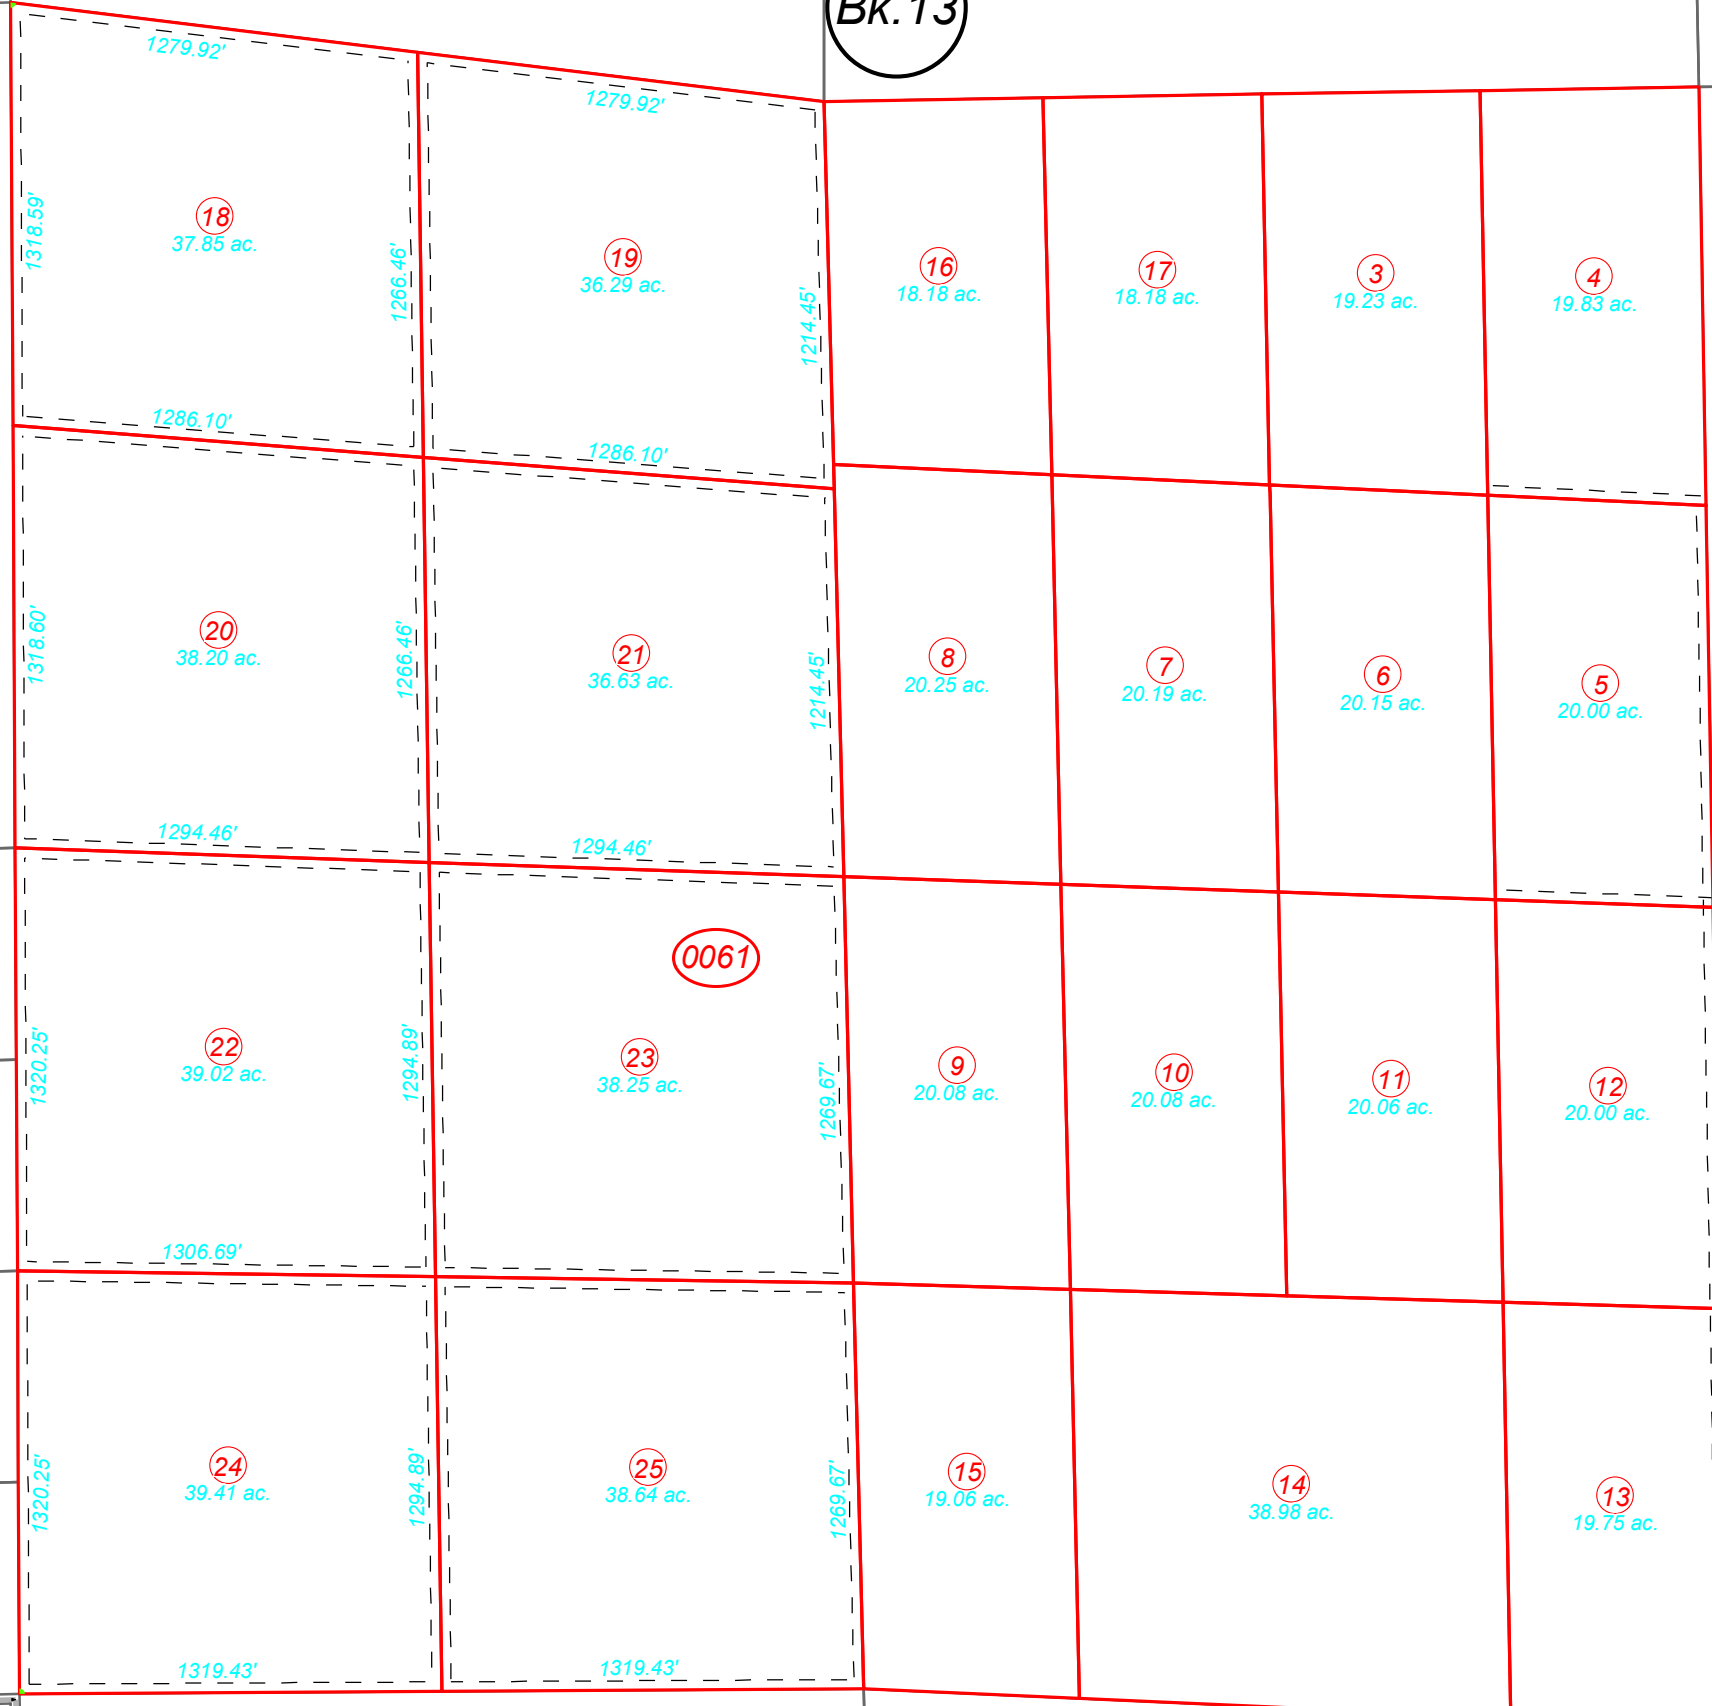

HUMBOLDT COUNTY

SEC. 21 T.35N. R.37E.

NOTE: This plat is for assessment purposes only and does not represent a survey of the lands on this plat.

Map Prepared by:
HUMBOLDT COUNTY ASSESSOR'S OFFICE
WINNEMUCCA, NEVADA 89445

14-6

1"=600'
M.D.B. & M.

06	05	04	03	02	01
07	08	09	10	11	12
18	17	16	15	14	13
19	20	21	22	23	24
30	29	28	27	26	25
31	32	33	34	35	36

35N37E

Bk. 13

3

7

0061

23

PINE RD

20

19

WILD HORSE RD