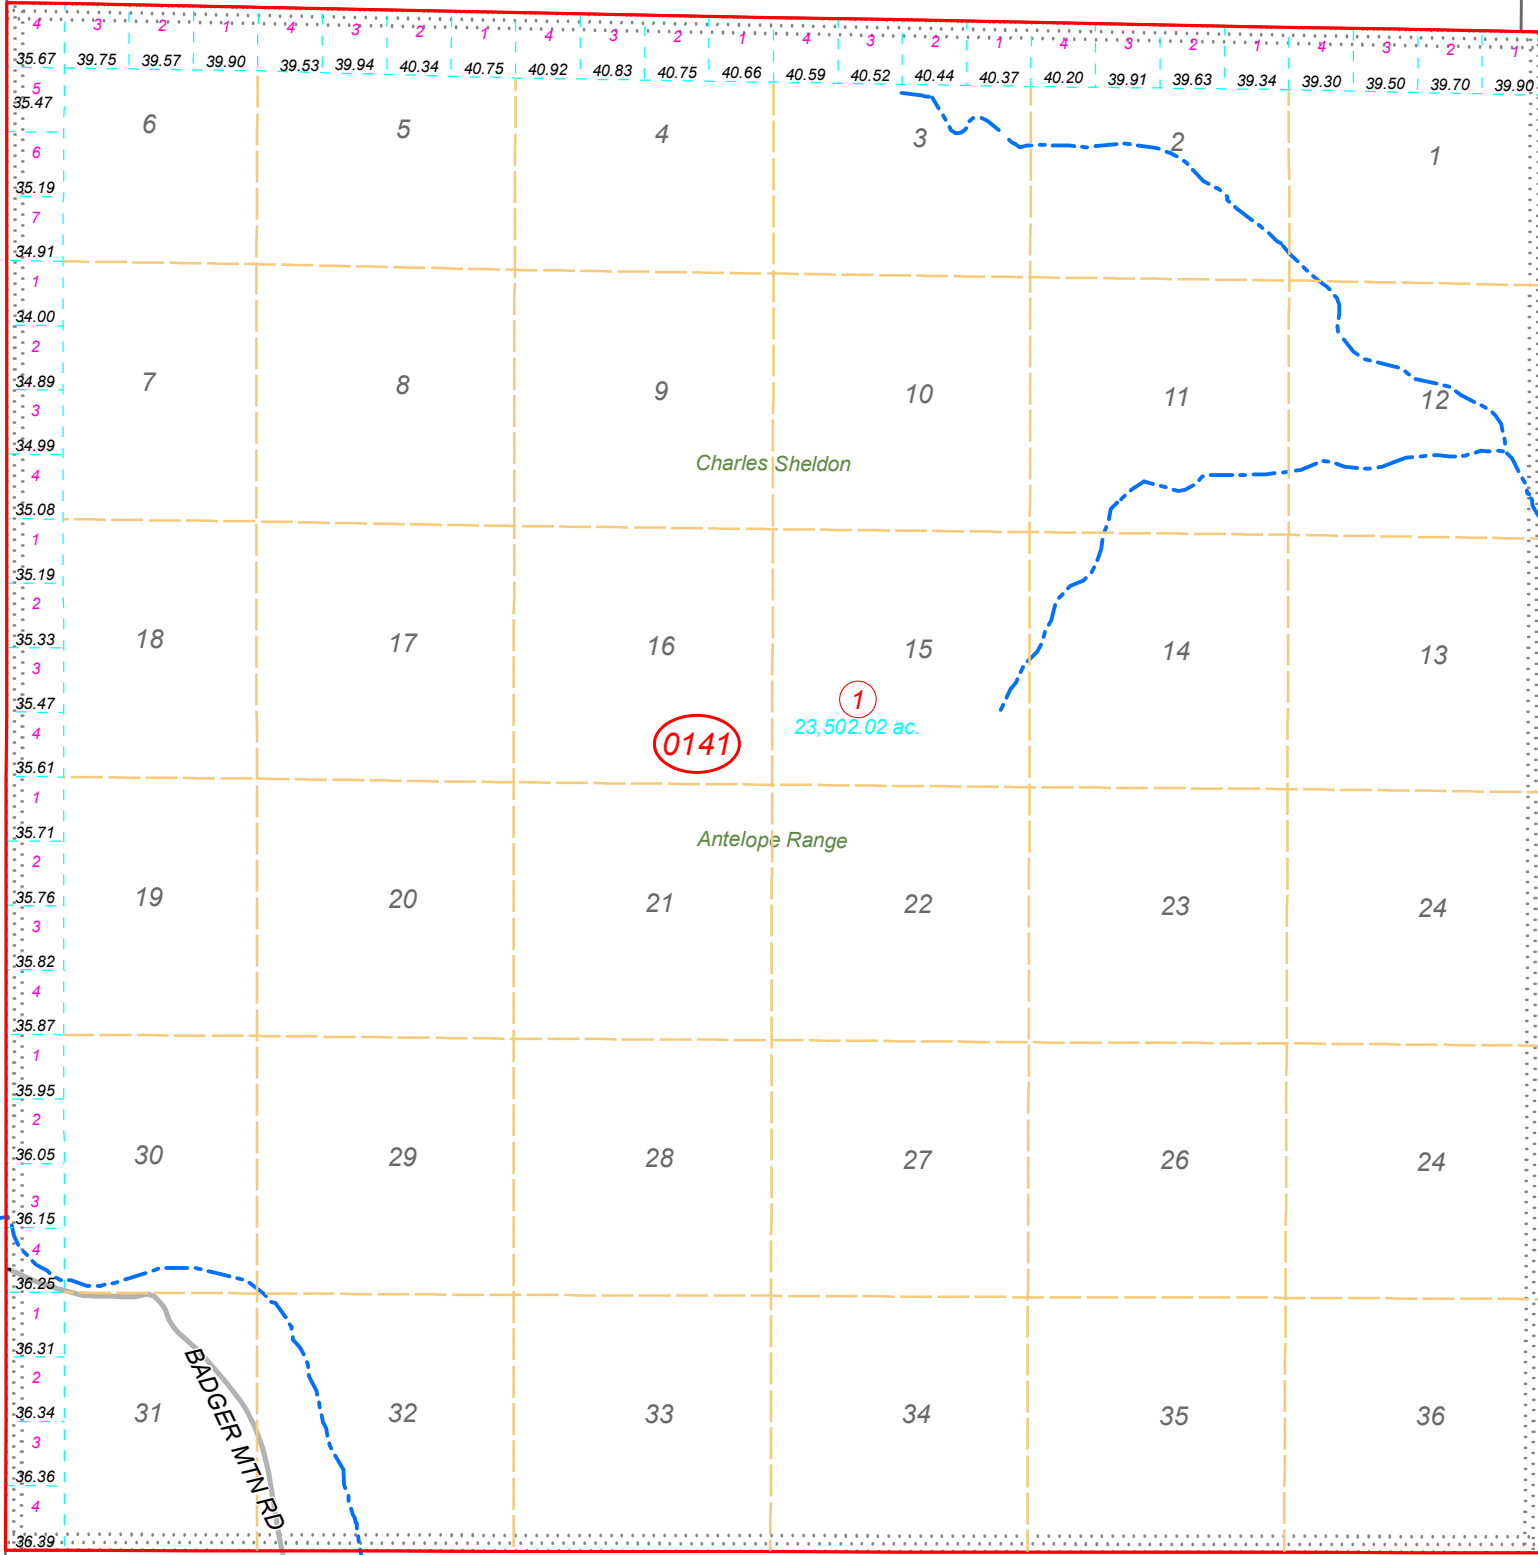

# HUMBOLDT COUNTY

T.44N. R.24E.

NOTE: This plat is for assessment purposes only and does not represent a survey of the lands on this plat.

Map Prepared by:  
HUMBOLDT COUNTY ASSESSOR'S OFFICE  
WINNEMUCCA, NEVADA 89445

## 17-14

1"=4,000'  
M.D.B. & M.

06	05	04	03	02	01
07	08	09	10	11	12
18	17	16	15	14	13
19	20	21	22	23	24
30	29	28	27	26	25
31	32	33	34	35	36

44N24E

WASHOE COUNTY

10

11

0141

1

15

16

18

19

20